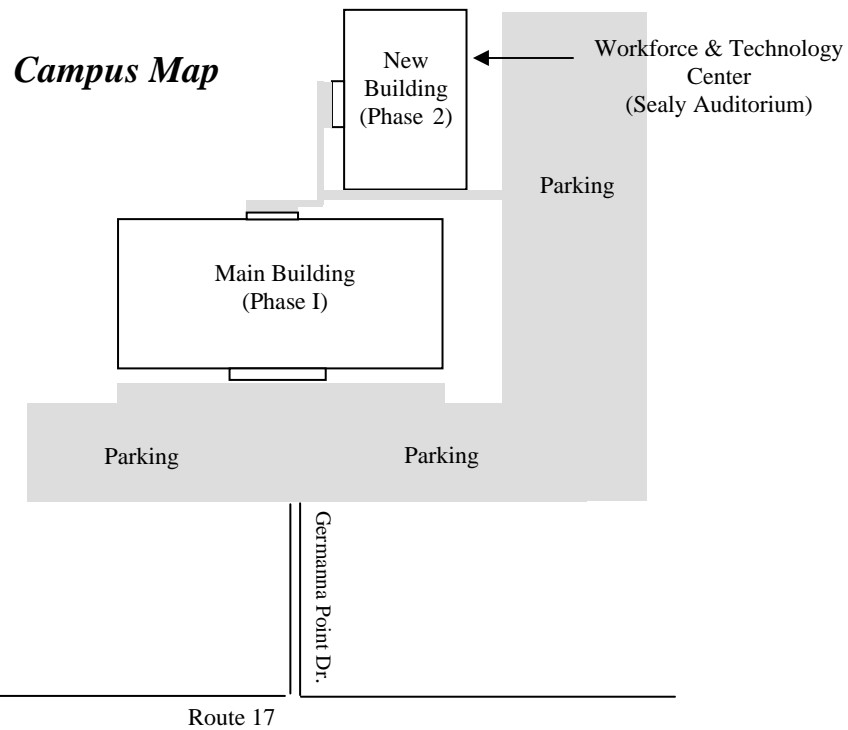

Germanna Community College ~ Fredericksburg Campus

10000 Germanna Point Drive
Fredericksburg, Virginia 22408
(540) 891-3012

Travel Directions from...

Northern Virginia Area:

Take Interstate 95 South toward Richmond. Take exit 126. Turn south onto Rt. 1 toward Richmond. Turn left onto Rt. 17 South at Cosner's Corner. Cross over Interstate 95 and take second left onto Germanna Point Drive. Go straight to GCC at end of road.

Culpeper/Madison/Orange Area:

Take Rt. 3 east toward Fredericksburg. Take Interstate 95 toward Richmond. Take exit 126. Turn onto Rt. 1 south toward Richmond. Turn left onto Rt. 17 South at Cosner's Corner. Cross over Interstate 95 and take second left onto Germanna Point Drive. Go straight to GCC at end of road.

Richmond and Other South/West Areas:

Take Interstate 95 North toward Washington, DC. Take exit 126B. Turn south onto Rt. 1 toward Richmond. Turn left onto Rt. 17 South at Cosner's Corner. Cross over Interstate 95 and take second left onto Germanna Point Drive. Go straight to GCC at end of road.